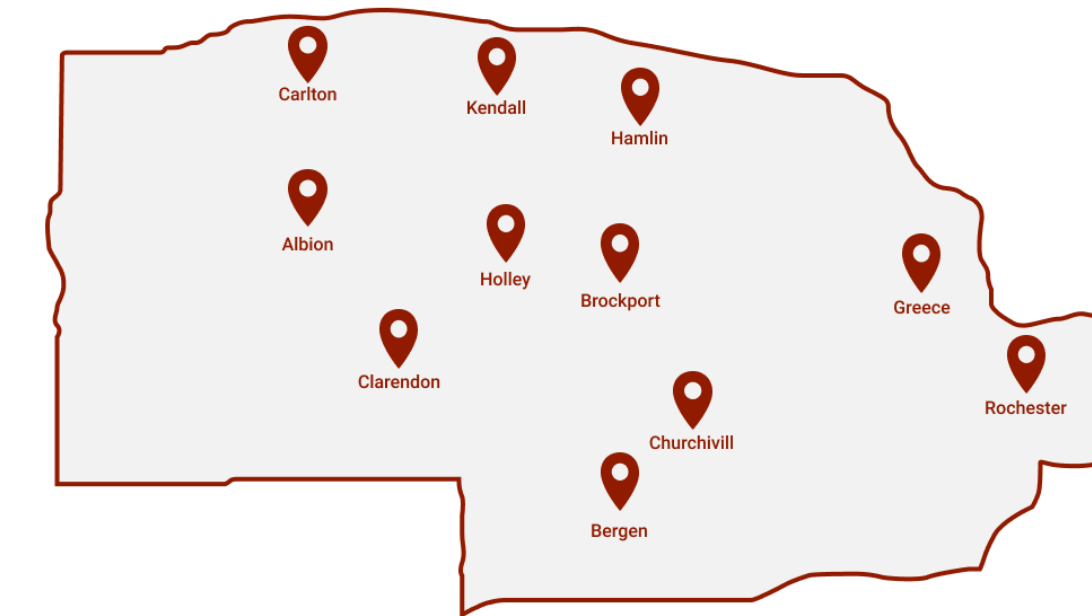

## Serving Area

We are a trusted and respected automotive repair shop in Upstate New York, we service in the following counties: Albion, Bergen, Brockport, Carlton, Churchville, Clarendon, Greece, Hamlin, Holley, Kendall, and the Greater Rochester NY Area.